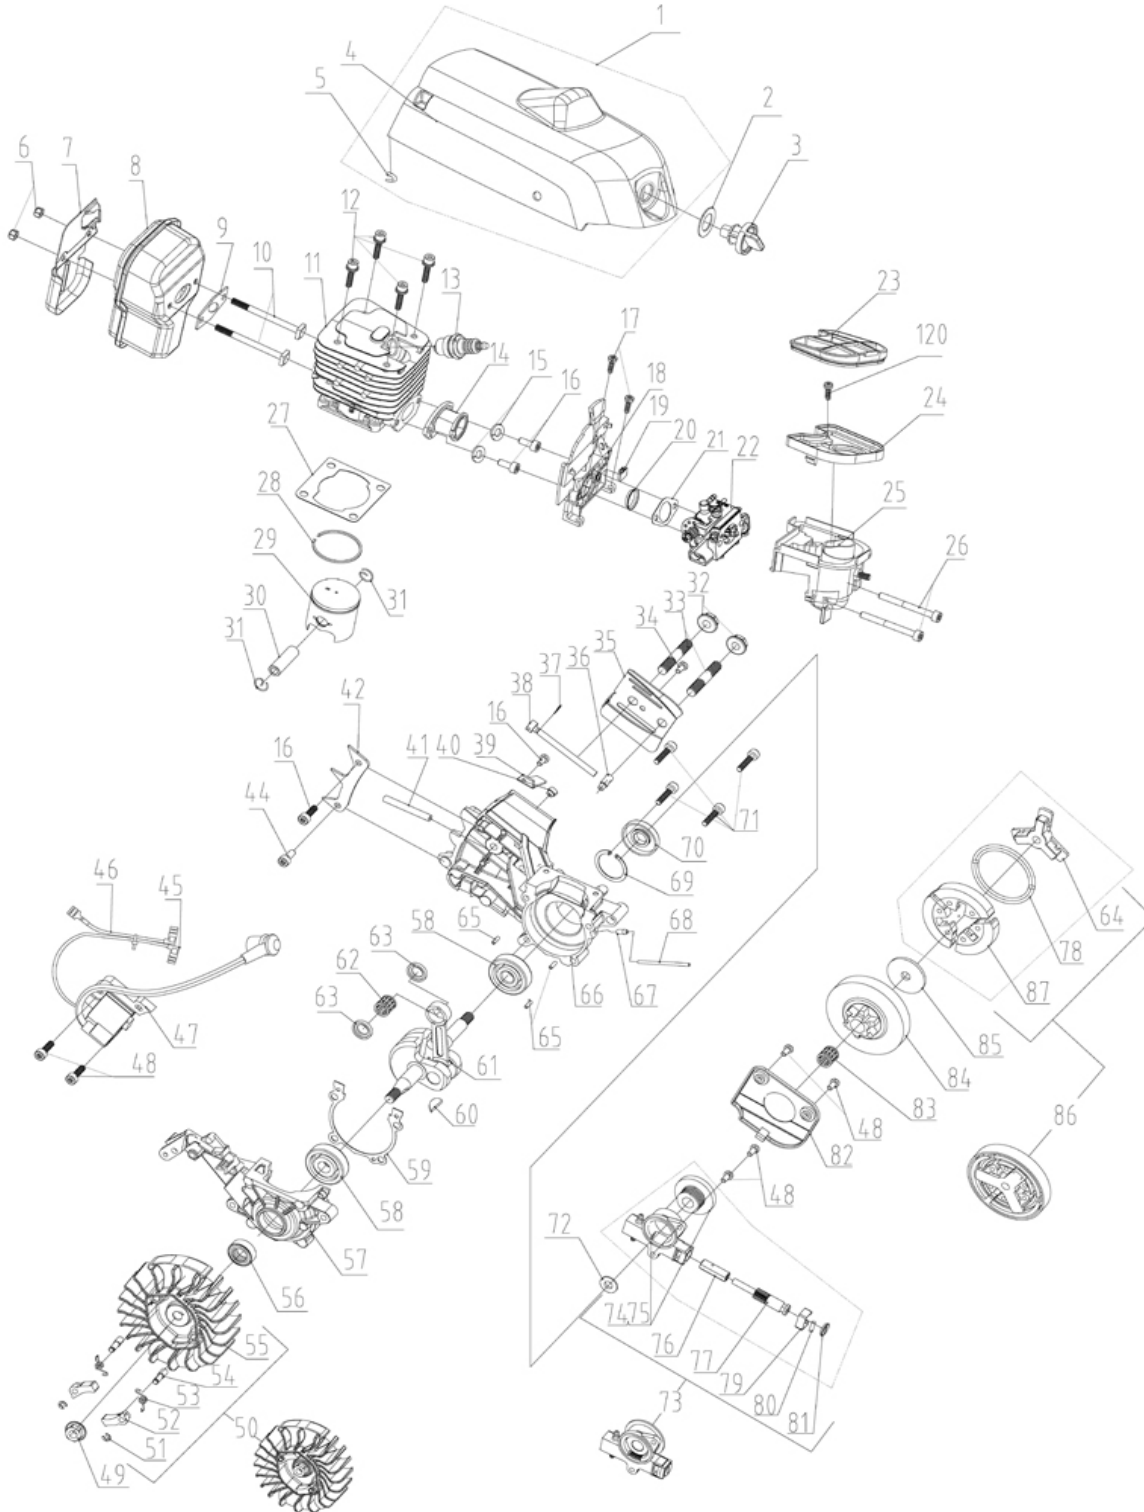

176	oregon 91PJ057X	saw chain	1			
	oregon 91PJ062X					
177	900907Q	spanner 13x16	1			
178	42090601	screw driver	1			

REMARKS:

1. The above quotations are based on RMB/EUR=8.5879.
  If RMB value increase over 5%, the prices should be adjustable.
- 2.If main material fluctuated more than 5%,the prices should be adjustable
3. Prices normally valid for one year from the day we offer,except the case we consider it invalid.
- 4.All prices should be subject to our final confirmation.

EXPLOSIVE DRAWING Petrol Chainsaw----PCS38Z

File: GT01CS38-NA-01

Version: 1.0

Date: 13th Apr, 2010

Fig. 1 POWER UNIT OF PCS38Z
2010.4.13